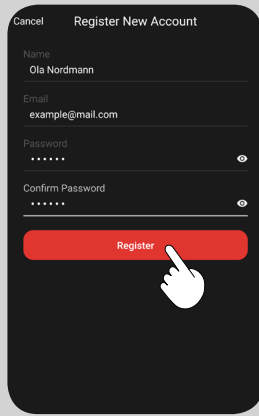

## 1. REGISTER create account

## 3. MANAGE DEVICE add dimmers

4. GROUP  
create group

5. LOCATION  
Share location