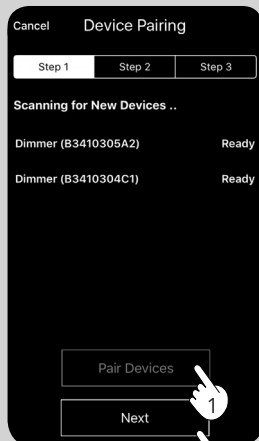

3. MANAGE DEVICE add dimmers