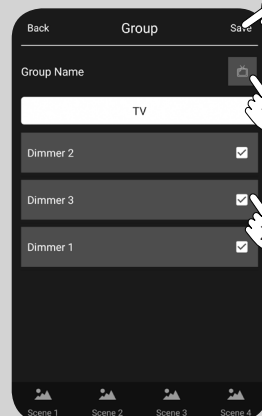

4. GROUP create group