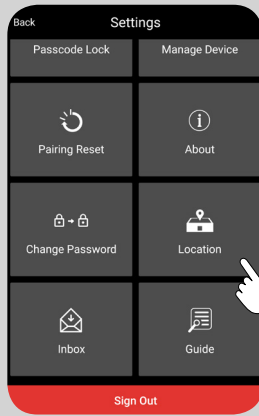

2. LOCATION create location