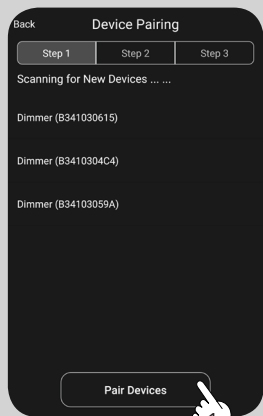

3. MANAGE DEVICE add dimmers