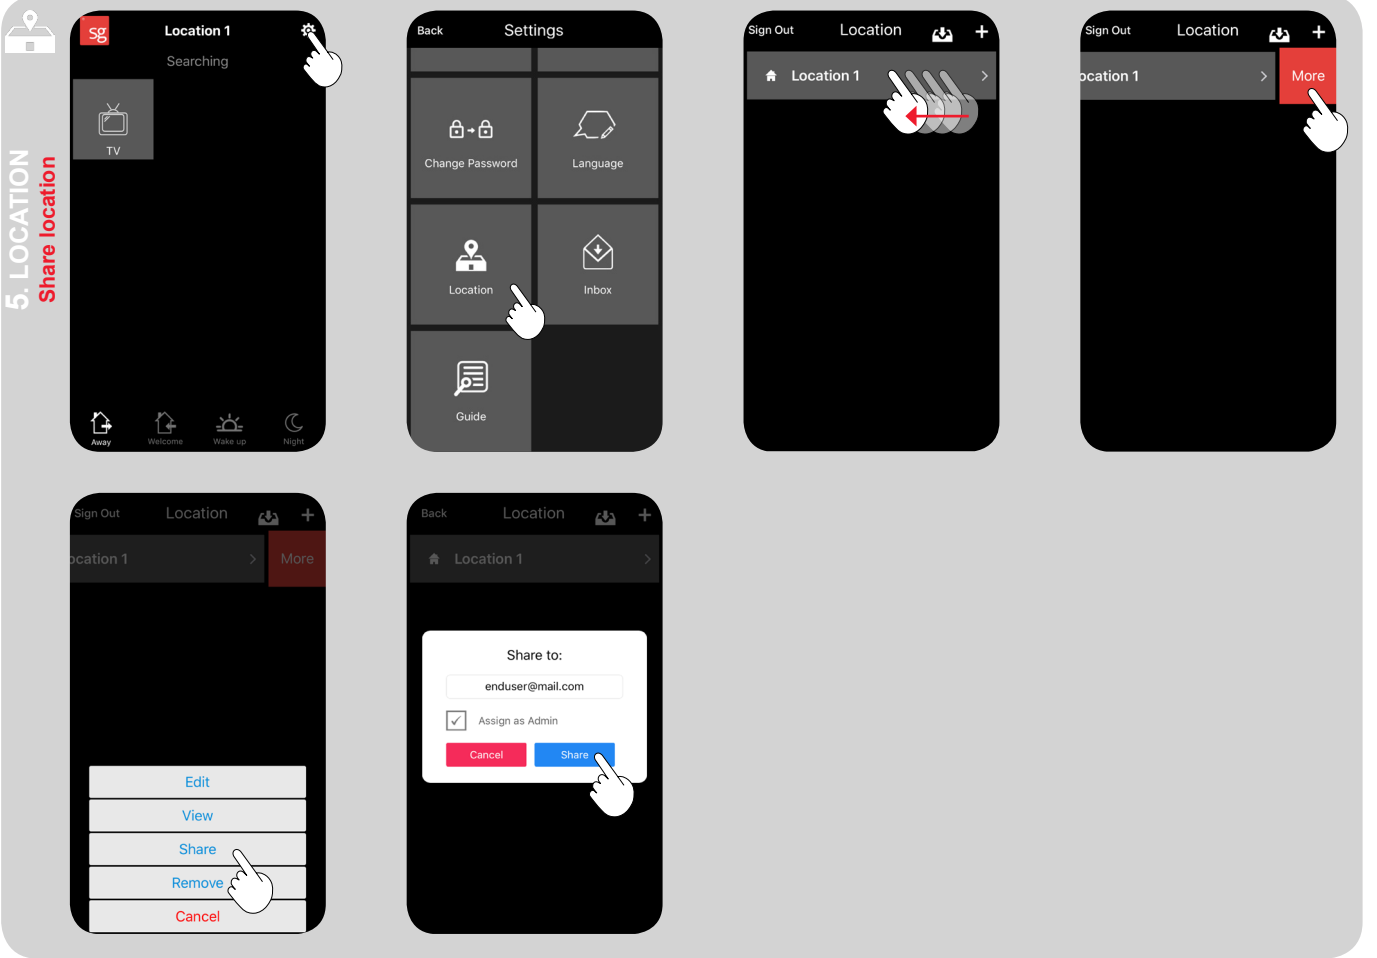

## 1. REGISTER create account

## 2. LOCATION create location

## 3. MANAGE DEVICE add dimmers

4. GROUP  
create group

5. LOCATION  
Share location