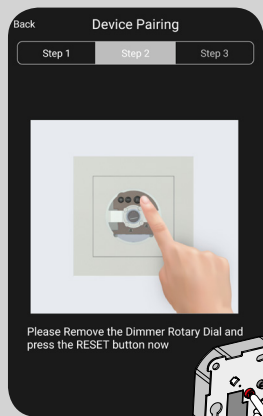

3. MANAGE DEVICE add dimmers