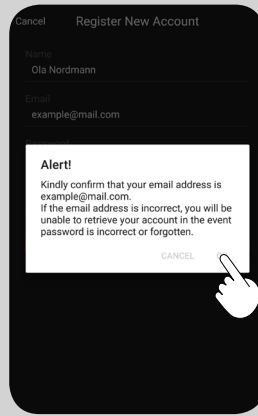

## 3. MANAGE DEVICE add dimmers

4. GROUP  
create group

5. LOCATION  
Share location

## 1. REGISTER create account