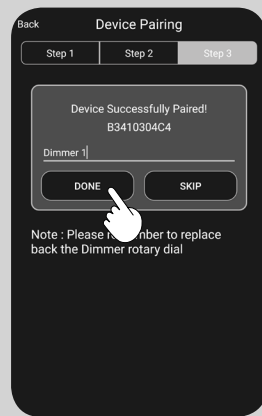

3. MANAGE DEVICE add dimmers